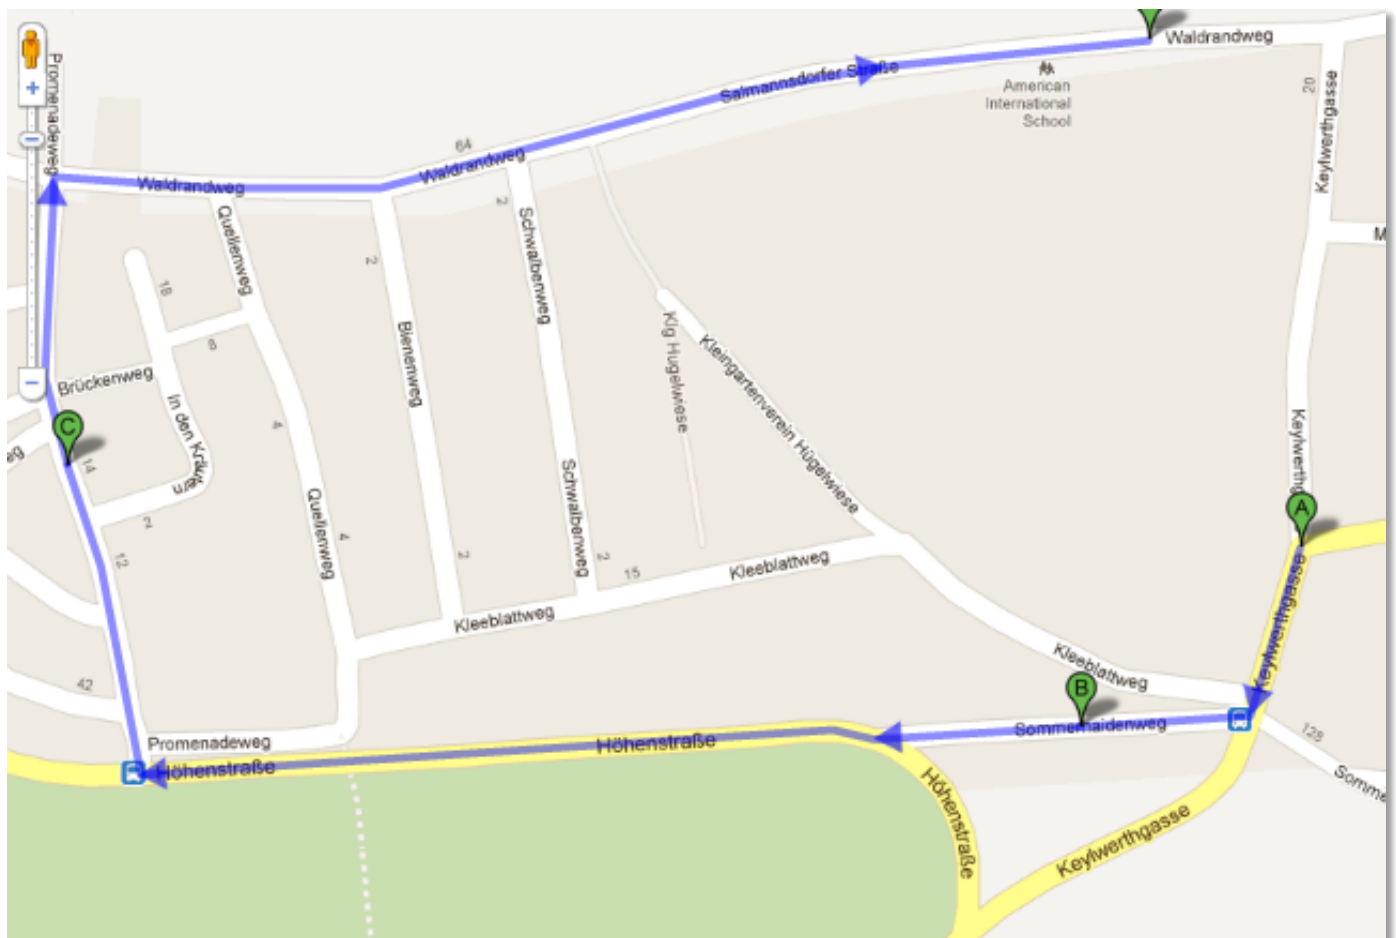

AIS Vienna

Student Drop-off and Pick-up Procedures

Elementary School Route

If you have Elementary School children, please use the route indicated by the blue line and stay off the smaller neighborhood streets. Use of these smaller streets has been an issue in the past, and we are striving to be good neighbors.

- Drive past the Keylwerthgasse turn-off
- **RIGHT** onto the cobblestoned Höhenstrasse
- **RIGHT** onto Promenadenweg
- **RIGHT** onto Salmannsdorferstrasse to AIS

AIS Vienna

Student Drop-off and Pick-up Procedures

Middle and High School Route

Please use this route if you have ONLY MS/HS students.

- **RIGHT** onto Sulzweg (first right after the 35A bus stop) (A)
- After 100m turn **LEFT** onto Maulbertschgasse (B)
- Drop off students at the intersection in front of the AIS parking lot