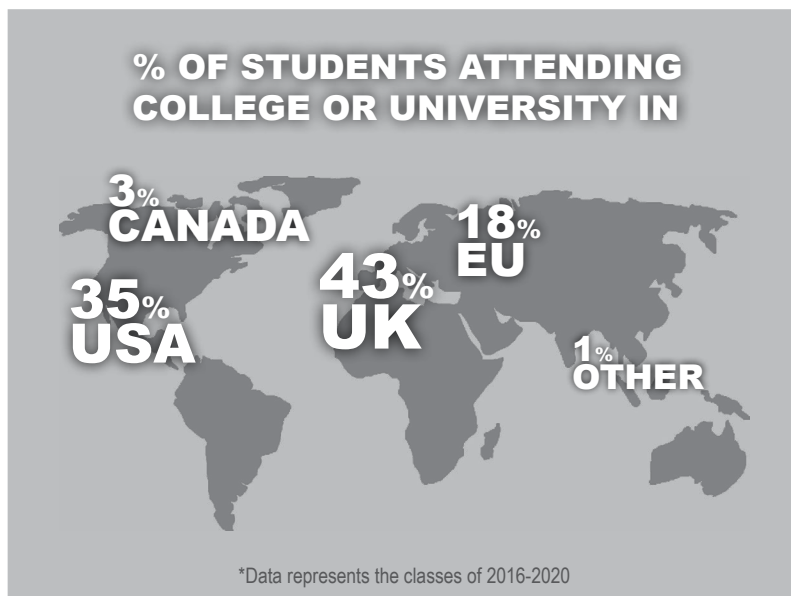

U.S. DIPLOMA GRADUATION REQUIREMENTS

English	4	} A minimum of 24 credits is required for graduation.
Lab Sciences	3	
Mathematics	3	
Social Studies	3	
Modern Language	2	
P.E./Health	2	
Related Arts	2	
Electives	5	

Classes are seventy-five to eighty minutes in length and meet on an eight-day rotation. There are four academic periods per day and students take a maximum of eight courses per semester. (Some IB courses meet additional times during the week.) One credit is earned per full-year course; one half-credit is earned per half-year course.

MAY 2020 INTERNATIONAL BACCALAUREATE EXAM SCORES

The marks awarded for each course range from 7 (highest) to 1 (lowest).

Higher Level Scores	7	6	5	4	3	2	1
Number of Students	50	79	44	21	2	0	0
Standard Level Scores	7	6	5	4	3	2	1
Number of Students	43	73	50	27	3	0	0

Range of IB Diploma Scores (45-24 points) - Class of 2020

Score Range	45-40	39-35	34-30	29-24
Number of Students	15	26	11	4