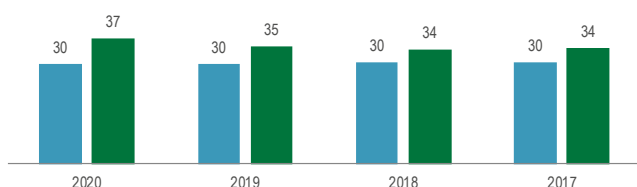

Classes are seventy-five to eighty minutes in length and meet on an eight-day rotation. There are four academic periods per day and students take a maximum of eight courses per semester. (Some IB courses meet additional times during the week.) One credit is earned per full-year course; one half-credit is earned per half-year course.

MAY 2020 INTERNATIONAL BACCALAUREATE EXAM SCORES

The marks awarded for each course range from 7 (highest) to 1 (lowest).

Higher Level Scores	7	6	5	4	3	2	1
Number of Students	50	79	44	21	2	0	0
Standard Level Scores	7	6	5	4	3	2	1
Number of Students	43	73	50	27	3	0	0

Range of IB Diploma Scores (45-24 points) - Class of 2020

Score Range	45-40	39-35	34-30	29-24
Number of Students	15	26	11	4

AVERAGE IB DIPLOMA GRADES AWARDED

■ World Average ■ AIS

*World statistics based on the provisional report; the final report should be released fall 2020.