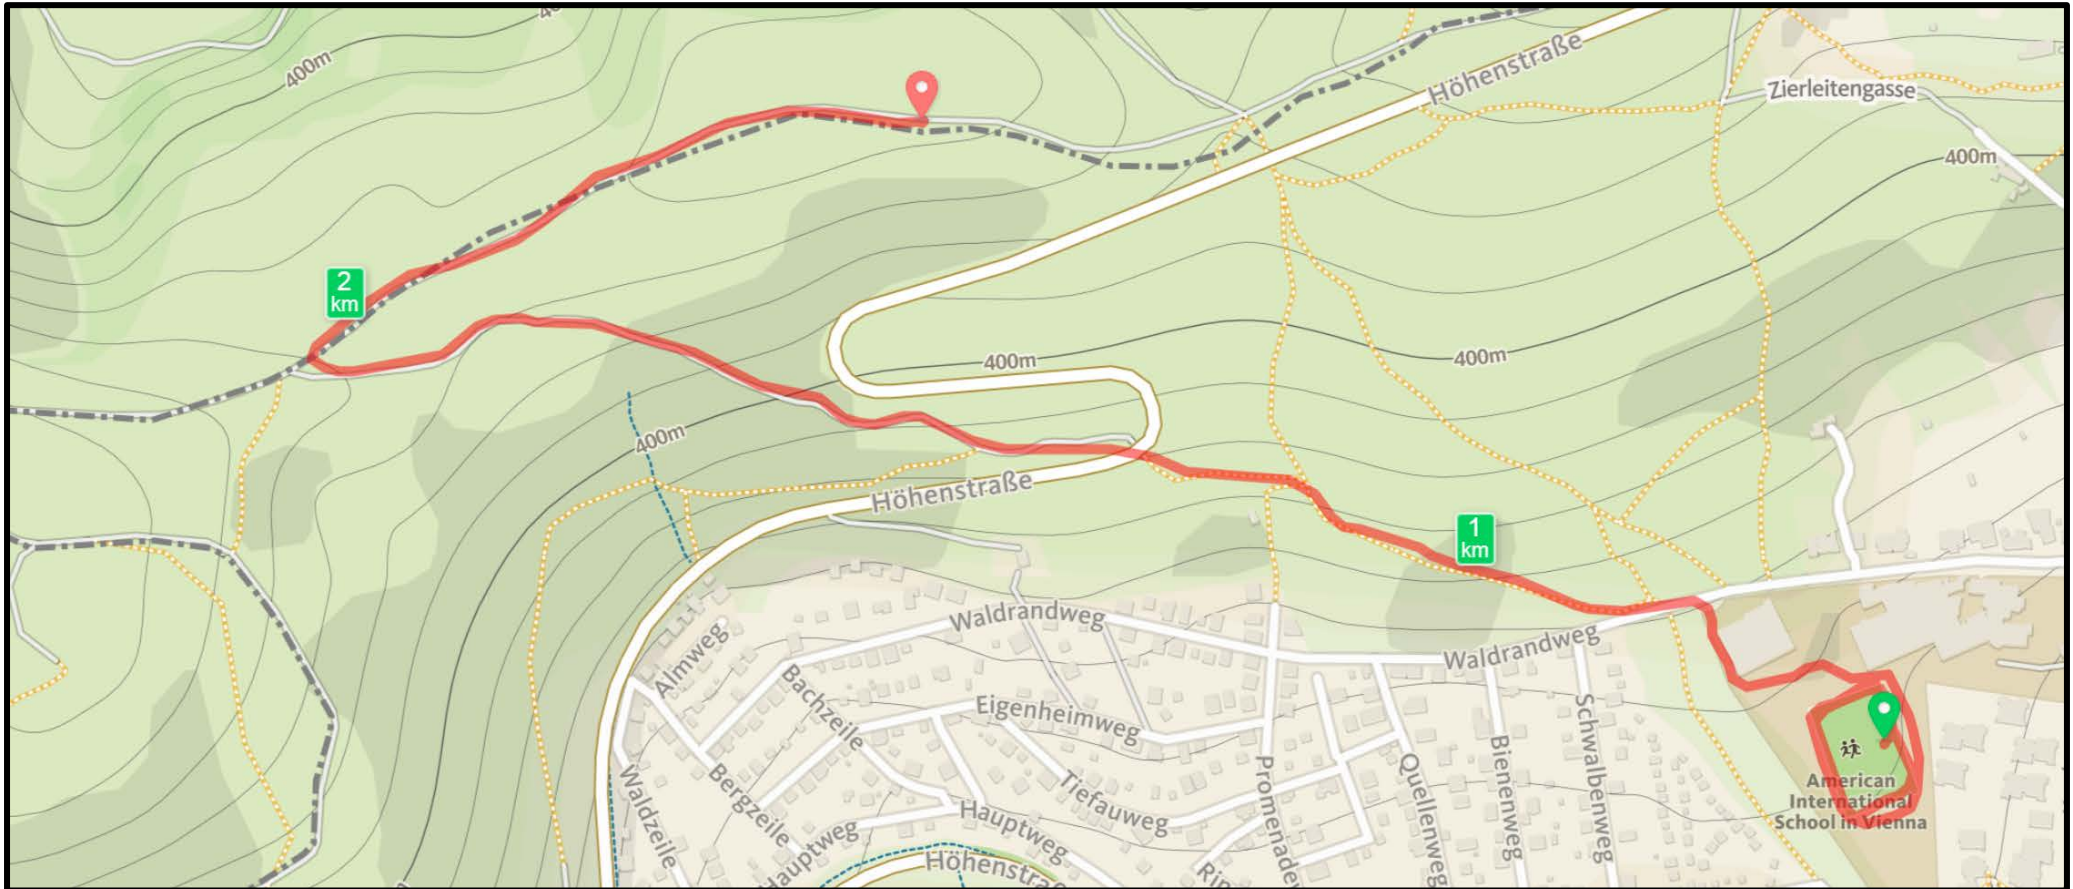

# 2017 HS/MS CROSS COUNTRY CHAMPIONSHIP

TOTAL CLIMB

132

2.5km

# 2017 HS/MS CROSS COUNTRY CHAMPIONSHIP

TOTAL CLIMB

159

3.5km

# 2017 HS/MS CROSS COUNTRY CHAMPIONSHIP

TOTAL CLIMB

173

5km