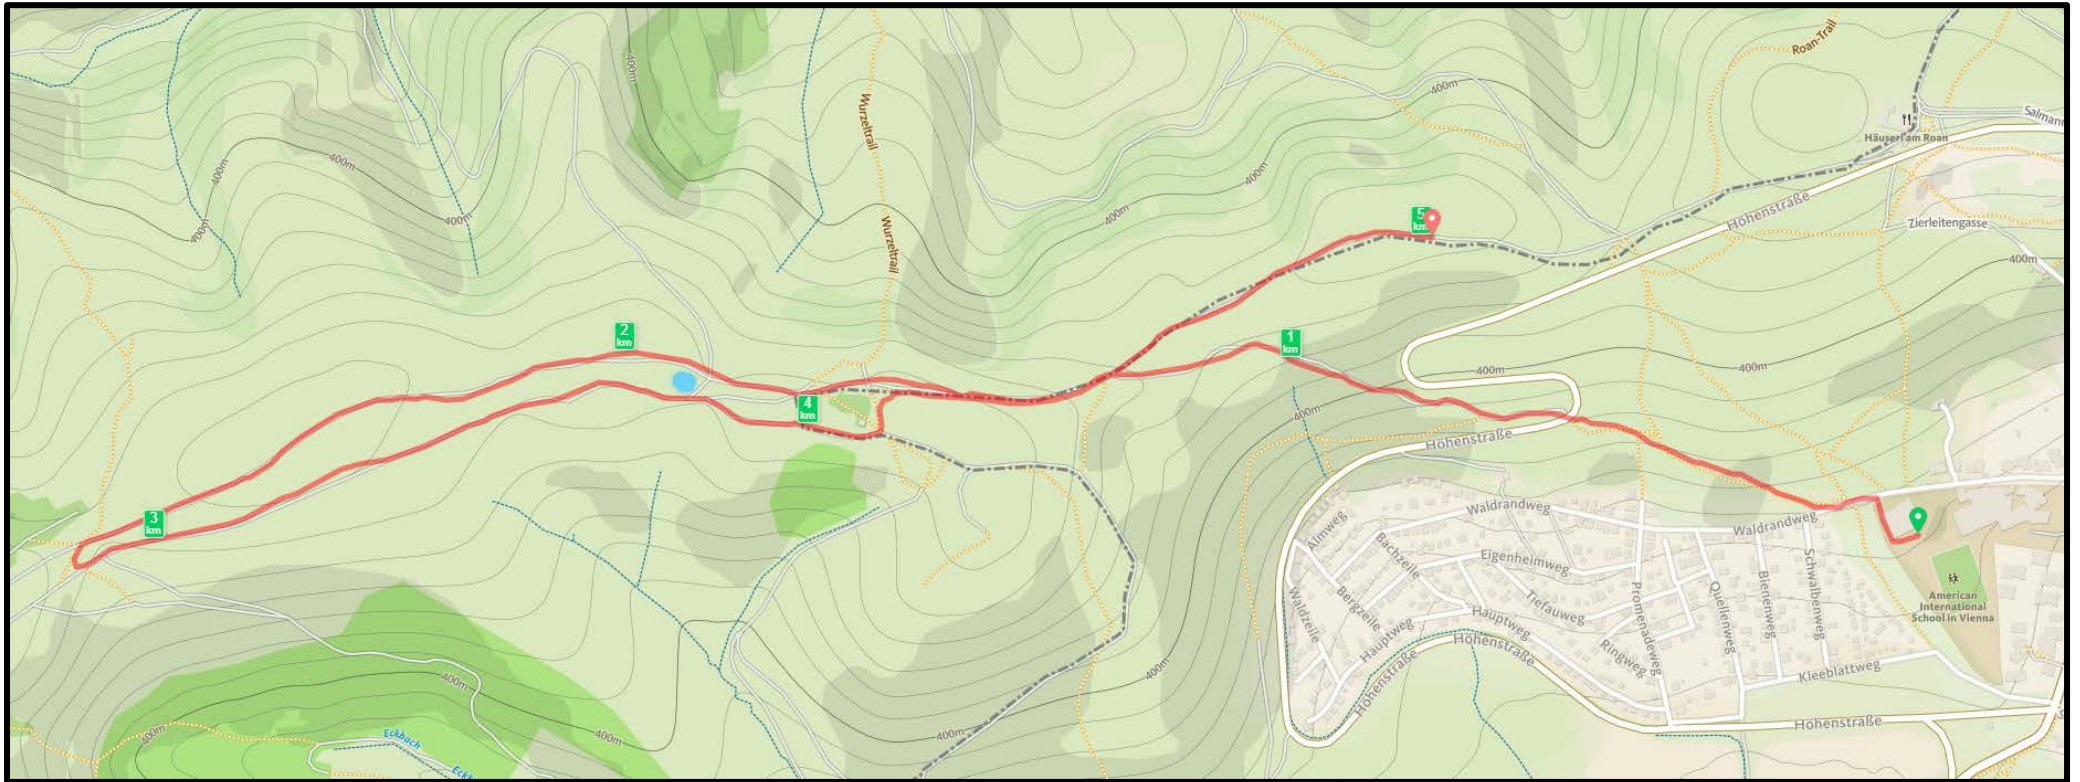

# 2017 HS/MS CROSS COUNTRY CHAMPIONSHIP

TOTAL CLIMB

159

3.5km

# 2017 HS/MS CROSS COUNTRY CHAMPIONSHIP

TOTAL CLIMB

173

5km