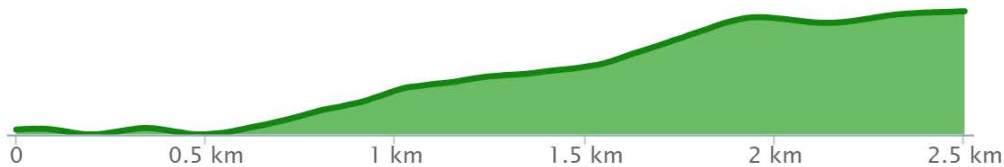

# 2017 HS/MS CROSS COUNTRY CHAMPIONSHIP

TOTAL CLIMB

132

2.5km

# 2017 HS/MS CROSS COUNTRY CHAMPIONSHIP

TOTAL CLIMB

159

3.5km

# 2017 HS/MS CROSS COUNTRY CHAMPIONSHIP

TOTAL CLIMB

173

5km