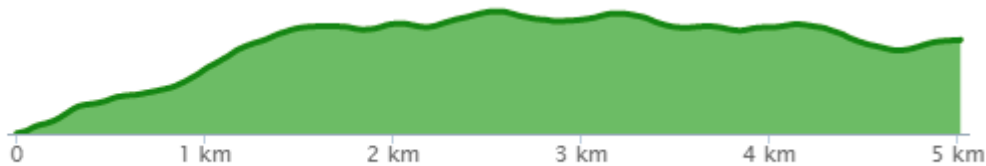

# 2017 HS/MS CROSS COUNTRY CHAMPIONSHIP

TOTAL CLIMB

159

3.5km

# 2017 HS/MS CROSS COUNTRY CHAMPIONSHIP

TOTAL CLIMB

173

5km