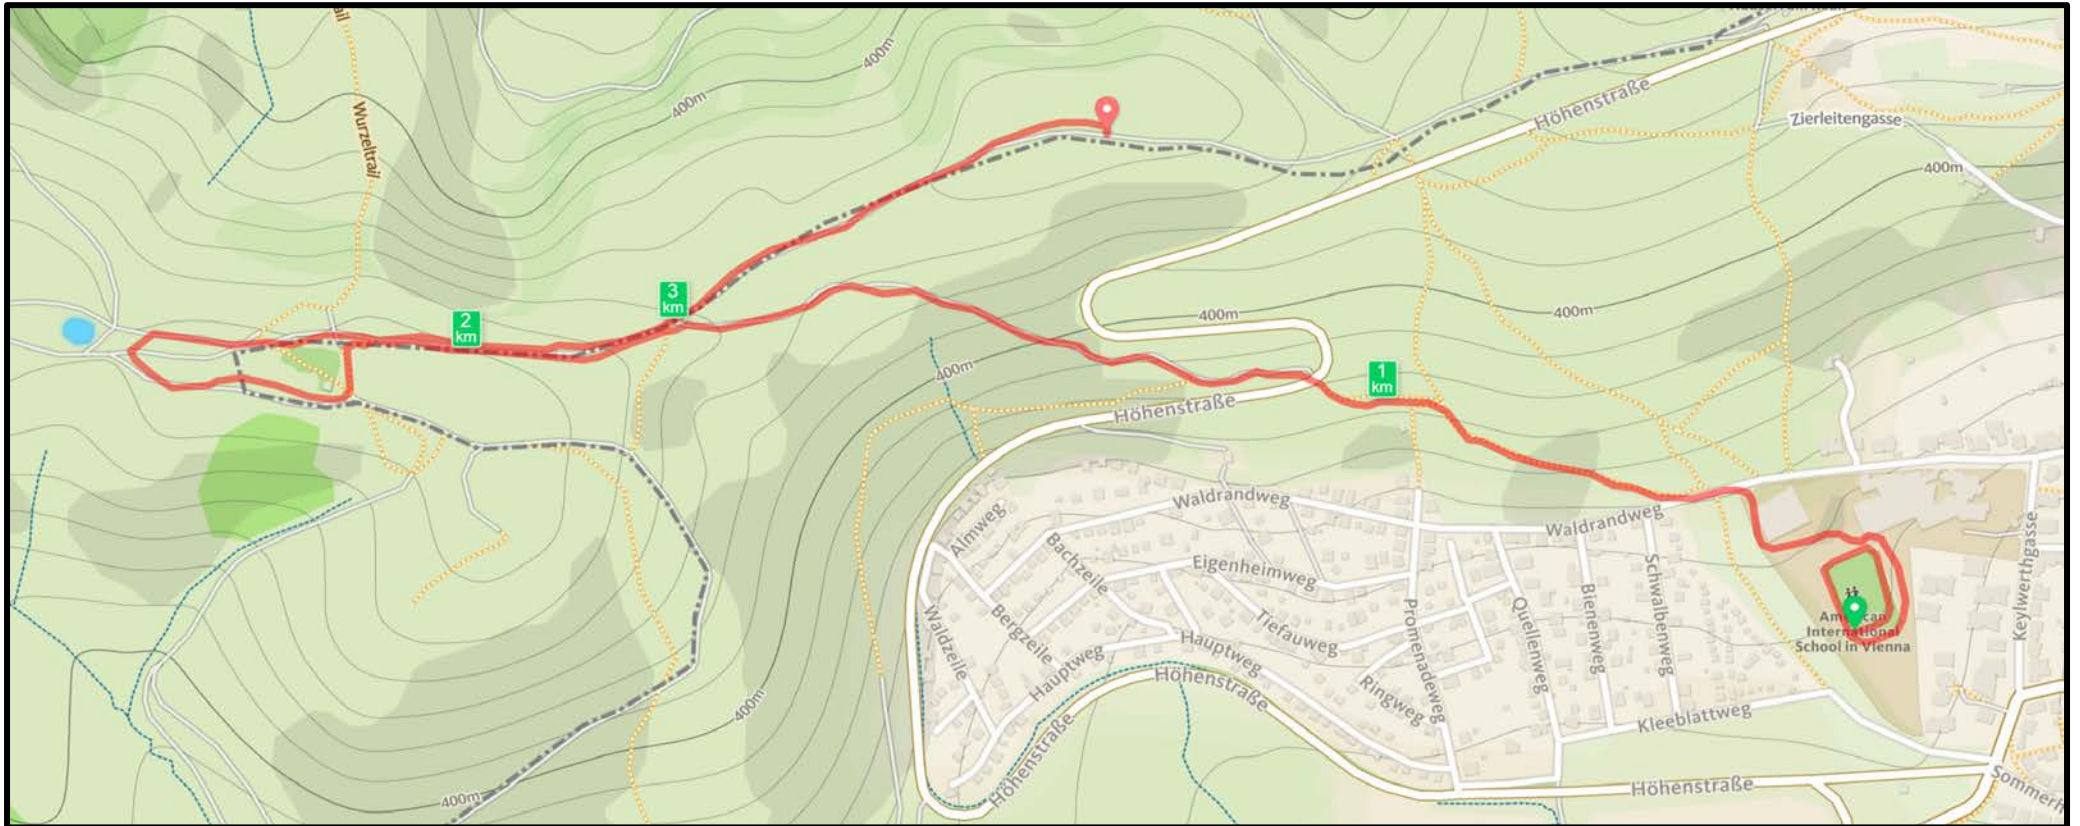

# 2017 HS/MS CROSS COUNTRY CHAMPIONSHIP

TOTAL CLIMB

132

2.5km

# 2017 HS/MS CROSS COUNTRY CHAMPIONSHIP

TOTAL CLIMB

159

3.5km

# 2017 HS/MS CROSS COUNTRY CHAMPIONSHIP

TOTAL CLIMB

173

5km